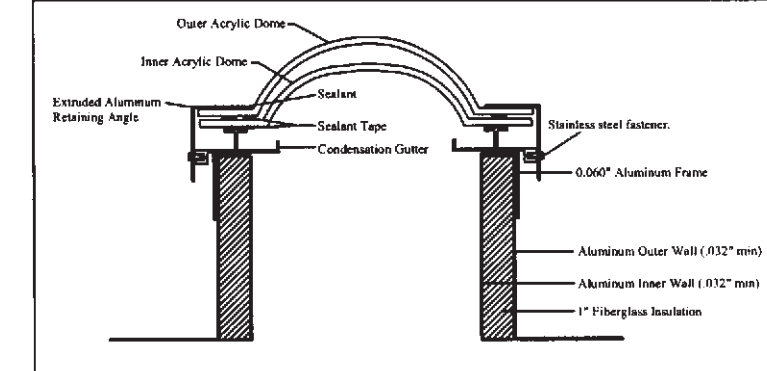

Self Flashing: Commercial - 9" & 12"

Features: One piece design, with integral 9" or 12" curb, for quick and easy installation directly to the roof deck. Use on flat roofs for single ply (single curb wall) or built up (insulated curb wall) roofing materials. See back cover for unlimited sizes, glazing and finish options.