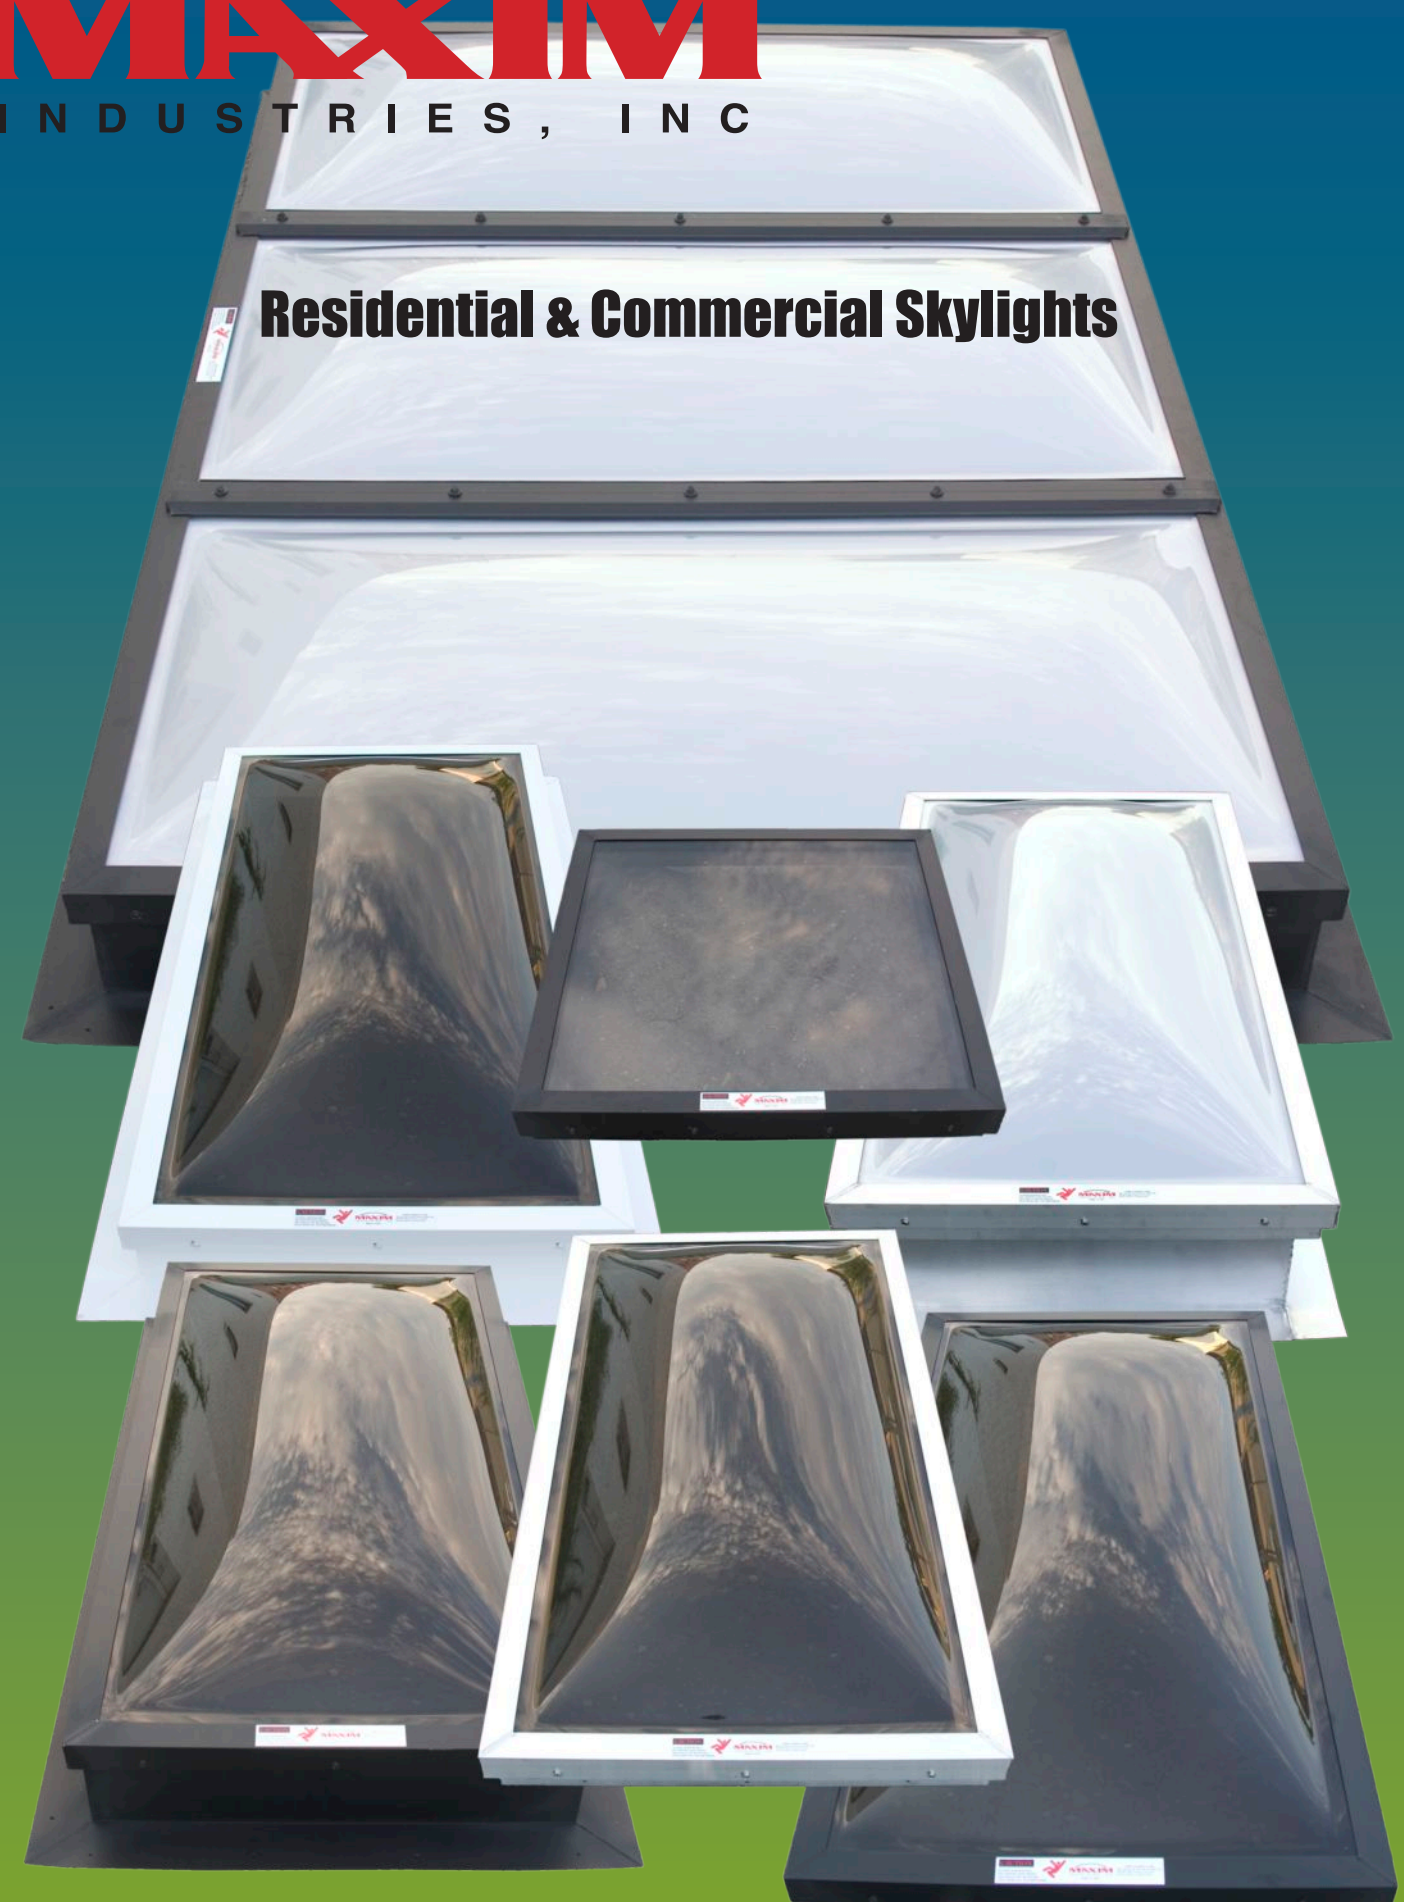

Self Flashing

Model	Rough Opening (ID Skylight)
1414	14 1/4" X 14 1/4"
2121	21" X 21"
2222	22 1/4" X 22 1/4"
3030	30 1/4" X 30 1/4"
3333	33" X 33"
3737	37" X 37"
4040	40" X 40"
4646	46 1/4" X 46 1/4"
5050	50" X 50"
5555	55" X 55"
5757	57" X 57"
6060	60" X 60"
7272	72" X 72"

1422	14 1/4" X 22 1/4"
1446	14 1/4" X 46 1/4"
1457	14 1/4" X 57"
2133	21" X 33"
2145	21" X 45"
2157	21" X 57"
2169	21" X 69"
2193	21" X 93"
2230	22 1/4" X 30 1/4"
2237	22 1/4" X 37"
2246	22 1/4" X 46 1/4"
2257	22 1/4" X 57"
2270	22 1/4" X 70 1/4"
2296	22 1/4" X 96"
2636	26" X 36"
2648	26" X 48"
2660	26" X 60"
2672	26" X 72"
2696	26" X 96"
3046	30 1/4" X 46 1/4"
3057	30 1/4" X 57"
3069	30 1/4" X 69"
3096	30 1/4" X 96"
3345	33" X 45"
3357	33" X 57"
3369	33" X 69"
3393	33" X 93"
3748	37" X 48"
3760	37" X 60"
3775	37" X 75"
3793	37" X 93"
4657	46 1/4" X 57"
4669	46 1/4" X 69"
4689	46 1/4" X 89 1/2"
4872	48" X 72"
4896	48" X 96"
5769	57" X 69"

Any Special Size Available!

Residential & Commercial Skylights