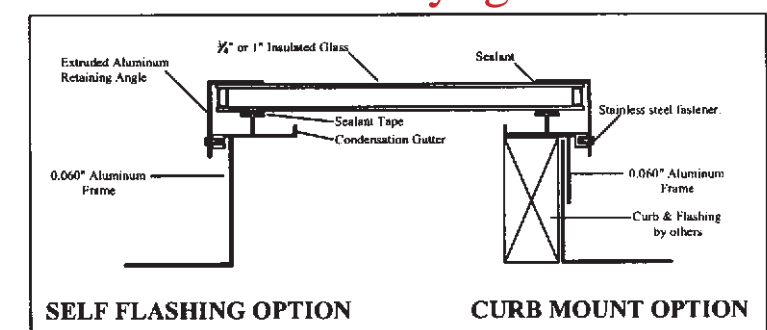

Insulated Glass Skylights

Features: One piece design for quick and easy installation directly to the roof deck or allows installer to use site built or pre-fabricated curb to meet specific job requirements. Use on pitched roofs only with shingle or other low profile roofing materials. See back cover for unlimited sizes, glazing and finish options.