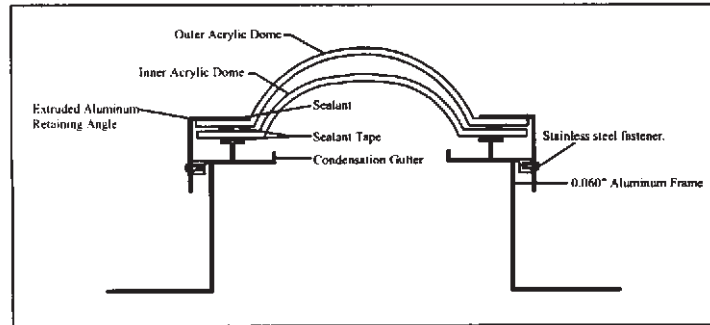

Self Flashing: Low Profile

Features: One piece design for quick and easy installation directly to the roof deck. Use on pitched roofs with shingle or other low profile roofing materials. See back cover for unlimited sizes, glazing and finish options.