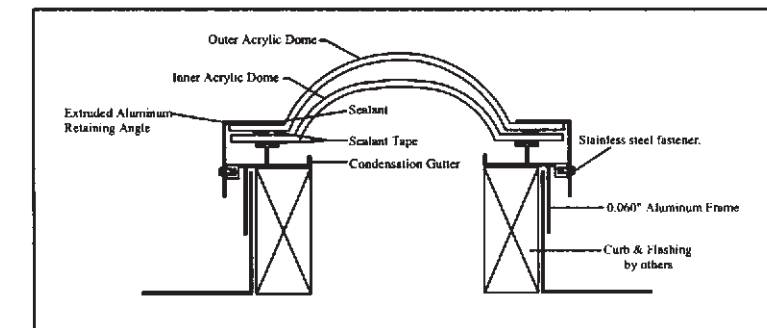

Curb Mount: Commercial

Features: One piece design for quick and easy installation. Allows installer to use site built or pre-fabricated curb to meet specific job requirements. Use on pitched or flat roof. See back cover for unlimited sizes, glazing and finish options.