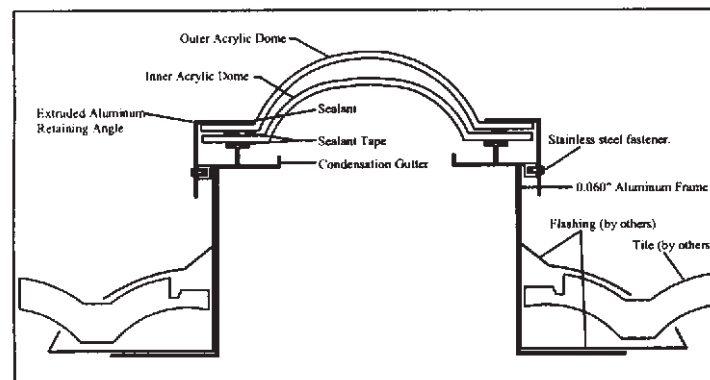

Self Flashing: High Profile

Features: One piece design for quick and easy installation directly to the roof deck. Use on pitched roofs with concrete, clay, metal or other high profile roofing materials. See back cover for unlimited sizes, glazing and finish options.